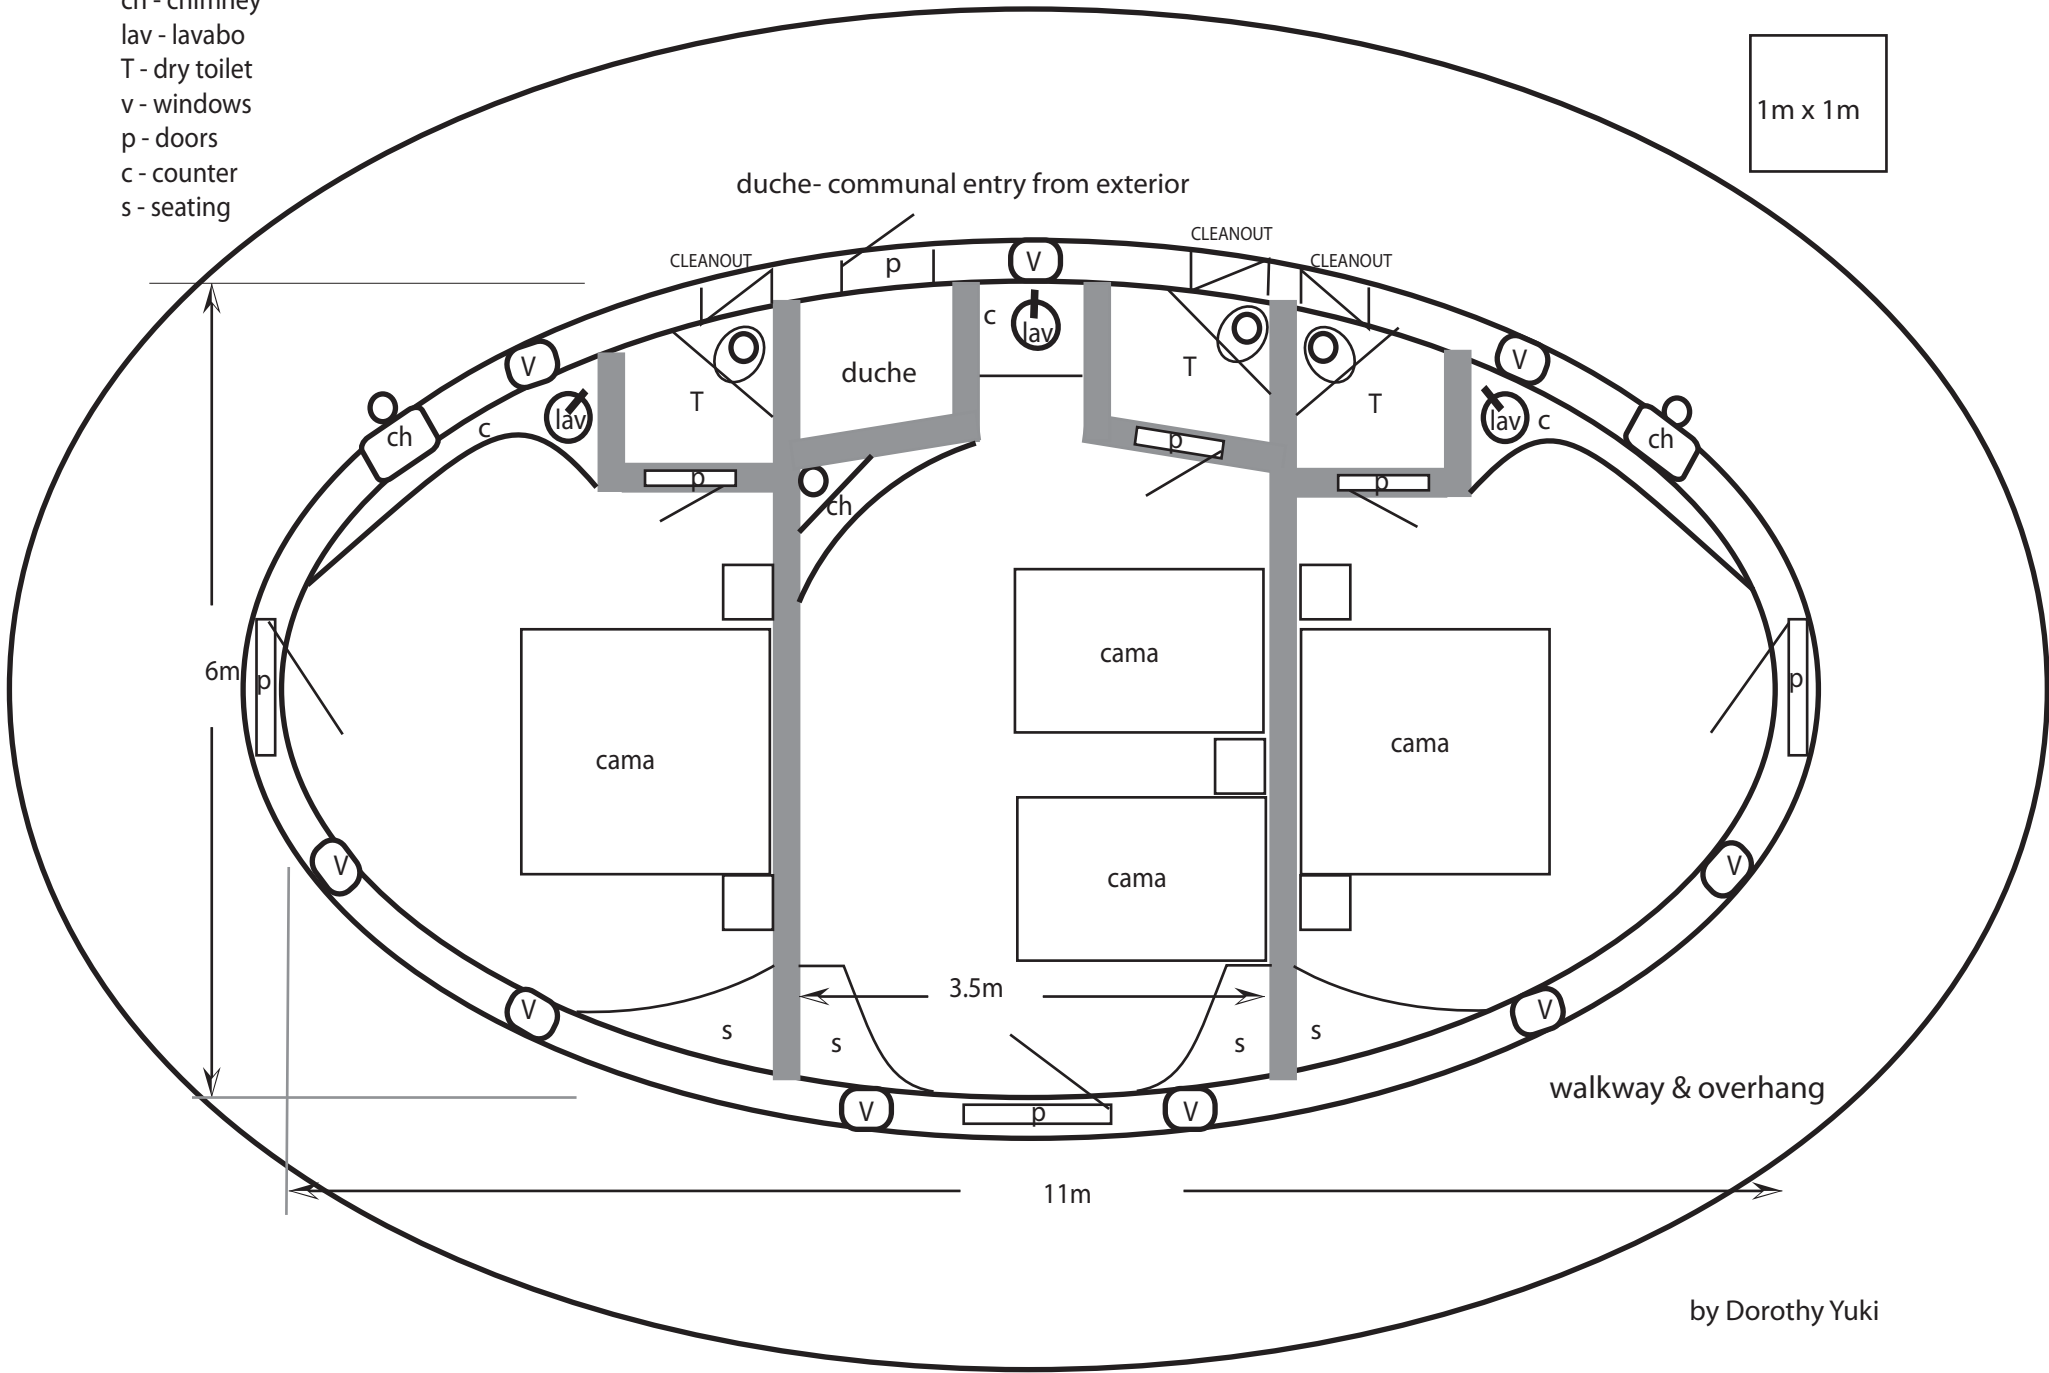

CUATRO PALOS ECO LODGE #2

- ch - chimney
- lav - lavabo
- T - dry toilet
- v - windows
- p - doors
- c - counter
- s - seating

by Dorothy Yuki

interior of outside wall to outside wall...6m X 11m - exterior walls approx. 30cm - interior walls approx. 20cm