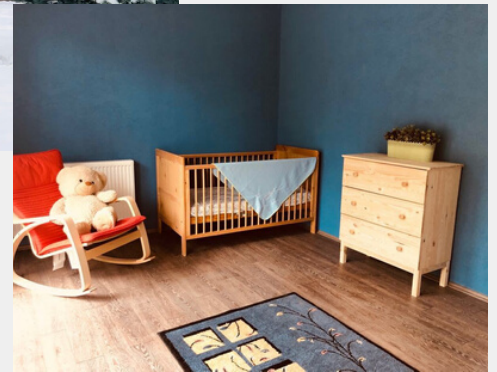

Upstairs:

Apricot (bed)Room

Blue Skies (bed)Room

Home Office

Bathroom

Front & Back Balconies

Master Bedroom

Kitchen

The JOY Home Project

Superman Room

The Aronia Field is a fenced-in piece of property that's 1/3 of an acre, right next door to The JOY Home and is the perfect plot of land for the next family-style group home. Currently it's in the process of being cleaned and cleared.

BY LIGHTHOUSE OF HOPE MK

The JOY Home

1/3 acre fully fenced yard

3000sq feet

4 bedrooms/2 bath

Additional attic space

Main floor fully wheelchair accessible

Little JOY is a small house on another 1/3 acre, directly across the road, that was included in the purchased of The JOY Home and Aronia Field. This small house will make a big difference, giving room for future offices, therapy rooms, and storage.