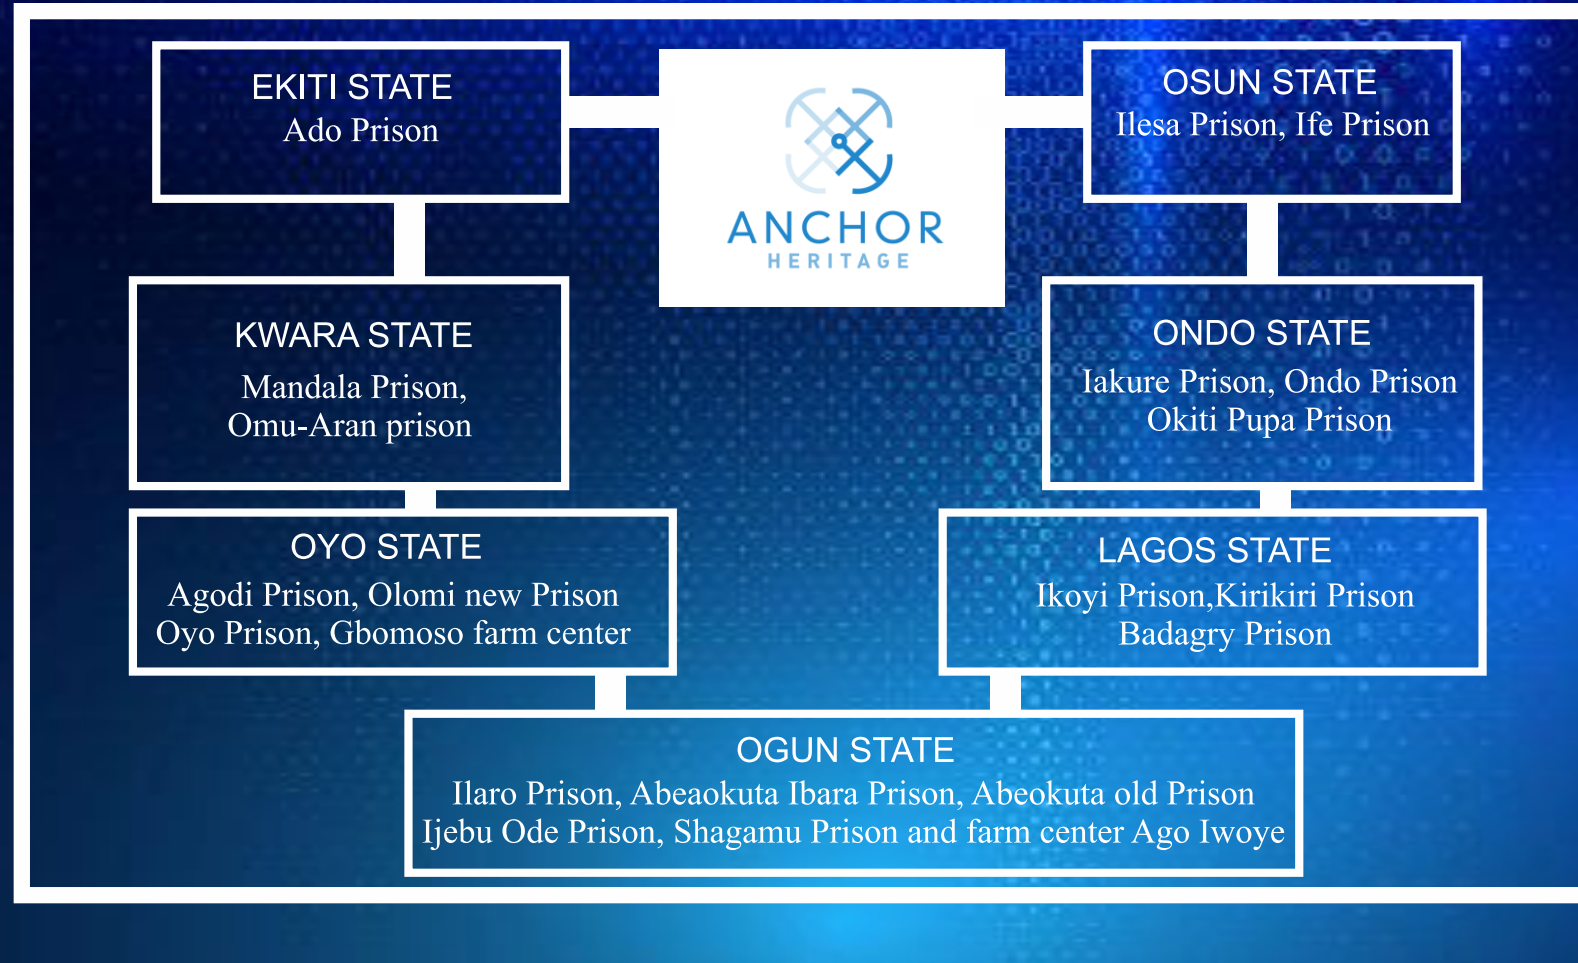

FIRST PHASE

There is still much work to be done as we intend reaching out to more Correctional Services in Nigeria